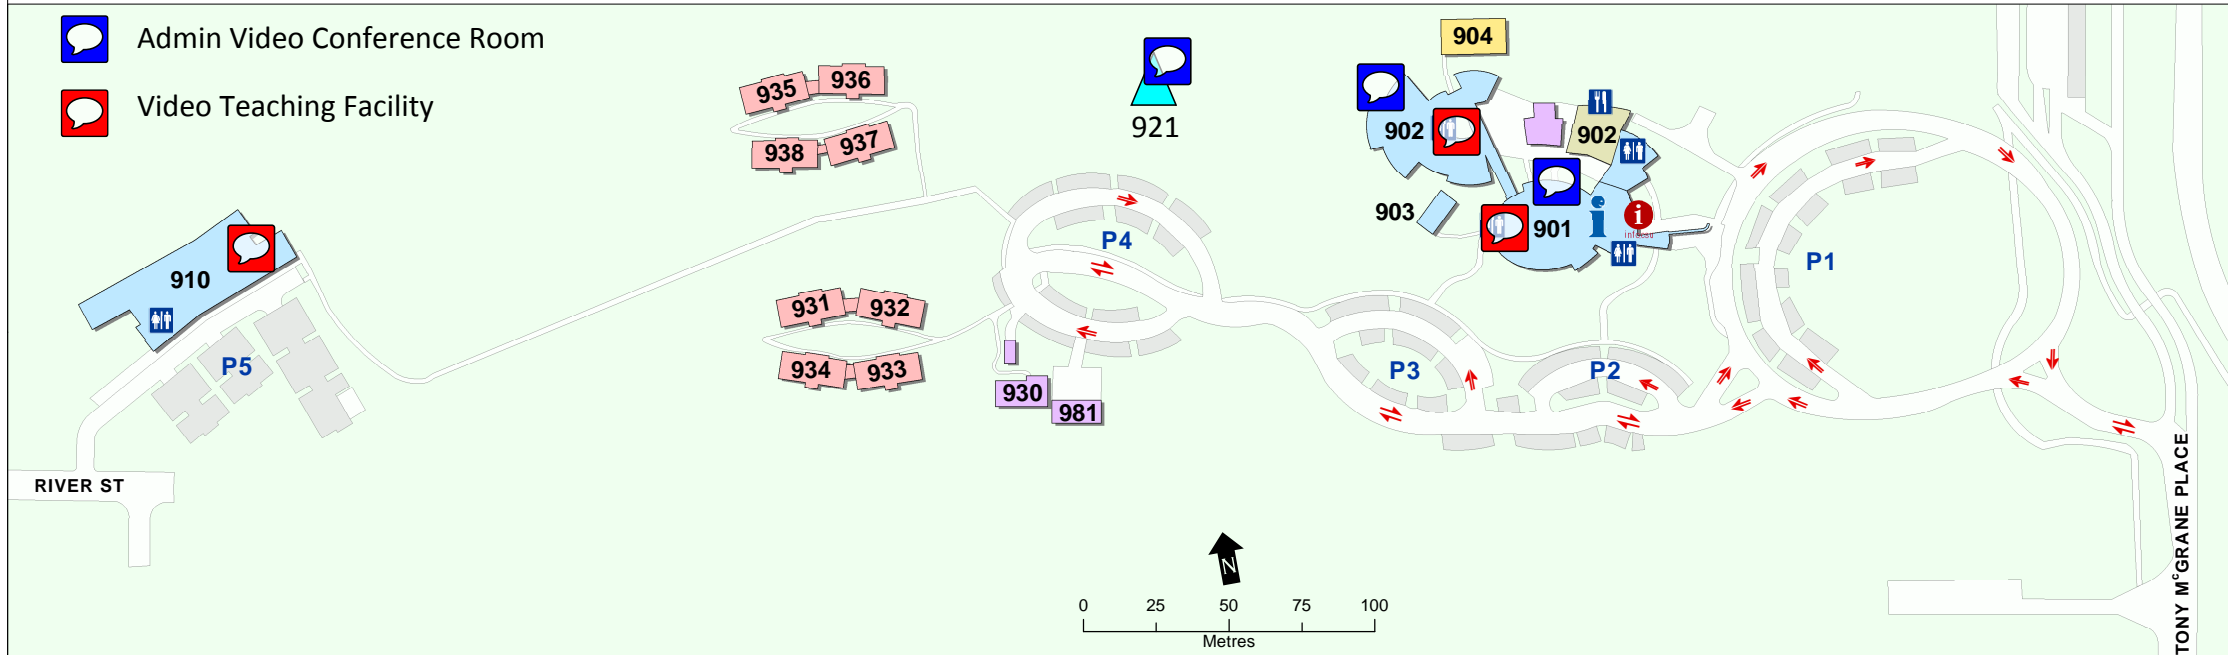

-  Admin Video Conference Room
-  Video Teaching Facility

Bld No. Carpark Division / Faculty / School / Section

901	P1 - P2	Interactive Learning Commons
901	P1 - P2	Library
901	P1 - P2	Division of Student Services
901	P1 - P2	Centre for Indigenous Studies
901	P1 - P2	Student Central
901	P1 - P2	Division of Information Technology
901	P1 - P2	Indigenous Student Services
901	P1 - P2	Head of Campus
902	P3	School of Teacher Education
902	P3	School of Nursing, Midwifery and Indigenous Health
902	P3	Centre for Indigenous Studies
902	P1	Explorer's Cafe
903	P3	Lecture / Tutorial Room
904	P3	School of Teacher Education
904	P3	School of Nursing, Midwifery and Indigenous Health
904	P3	School of Biomedical Sciences
904	P3	Professional Experience Unit
904	P3	Centre for Indigenous Studies
910	P5	Dental and Oral Health Clinic
930	P4	Residential Manager's Residence
931-938	P4	Residential Cottages
981	P4	Garage / Workshop

Legend

-  Teaching / Learning / Research
-  Office - Academic
-  Residential
-  Retail
-  Ancillary
-  Carpark
-  Footpath / Roadway
-  info.csu - 901
-  Student Central - 901
-  Toilet
-  Eatery