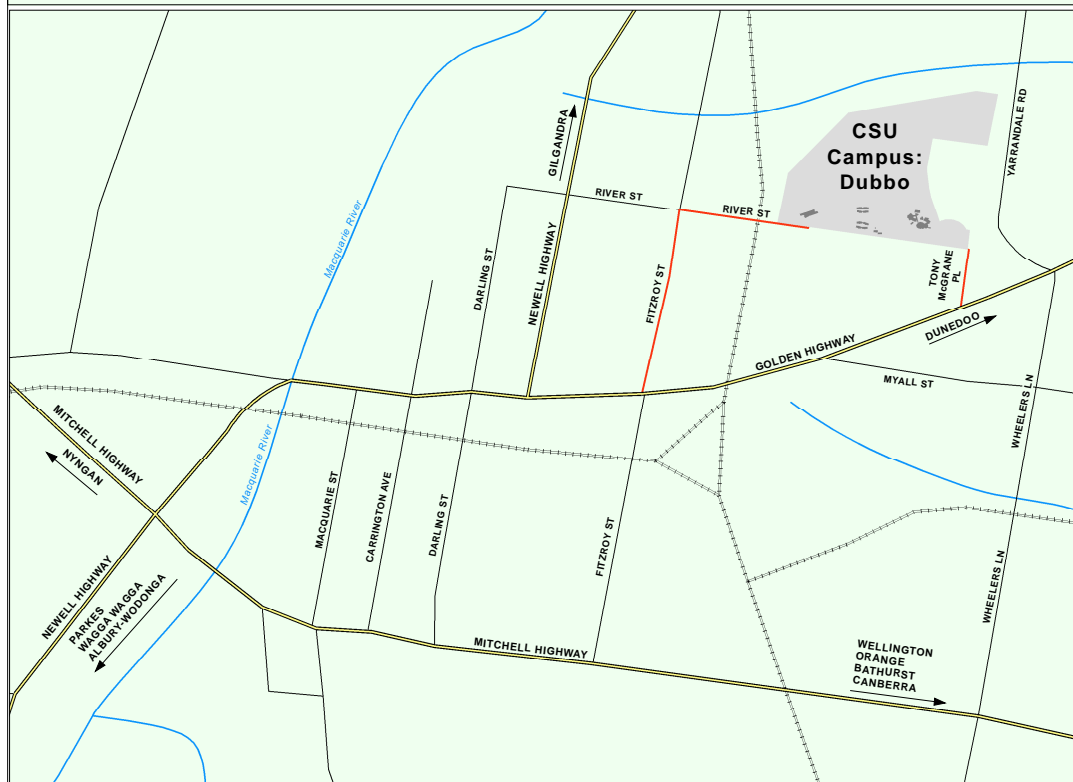

-  Admin Video Conference Room
-  Video Teaching Facility

Bld No. Carpark Division / Faculty / School / Section

901	P1 - P2	Interactive Learning Commons
901	P1 - P2	Library
901	P1 - P2	Division of Student Services
901	P1 - P2	Centre for Indigenous Studies
901	P1 - P2	Student Central
901	P1 - P2	Division of Information Technology
901	P1 - P2	Indigenous Student Services
901	P1 - P2	Head of Campus
902	P3	School of Teacher Education
902	P3	School of Nursing, Midwifery and Indigenous Health
902	P3	Centre for Indigenous Studies
902	P1	Explorer's Cafe
903	P3	Lecture / Tutorial Room
904	P3	School of Teacher Education
904	P3	School of Nursing, Midwifery and Indigenous Health
904	P3	School of Biomedical Sciences
904	P3	Professional Experience Unit
904	P3	Centre for Indigenous Studies
910	P5	Dental and Oral Health Clinic
930	P4	Residential Manager's Residence
931-938	P4	Residential Cottages
981	P4	Garage / Workshop

Legend

-  Teaching / Learning / Research
-  Office - Academic
-  Residential
-  Retail
-  Ancillary
-  Carpark
-  Footpath / Roadway
-  info.csu - 901
-  Student Central - 901
-  Toilet
-  Eatery