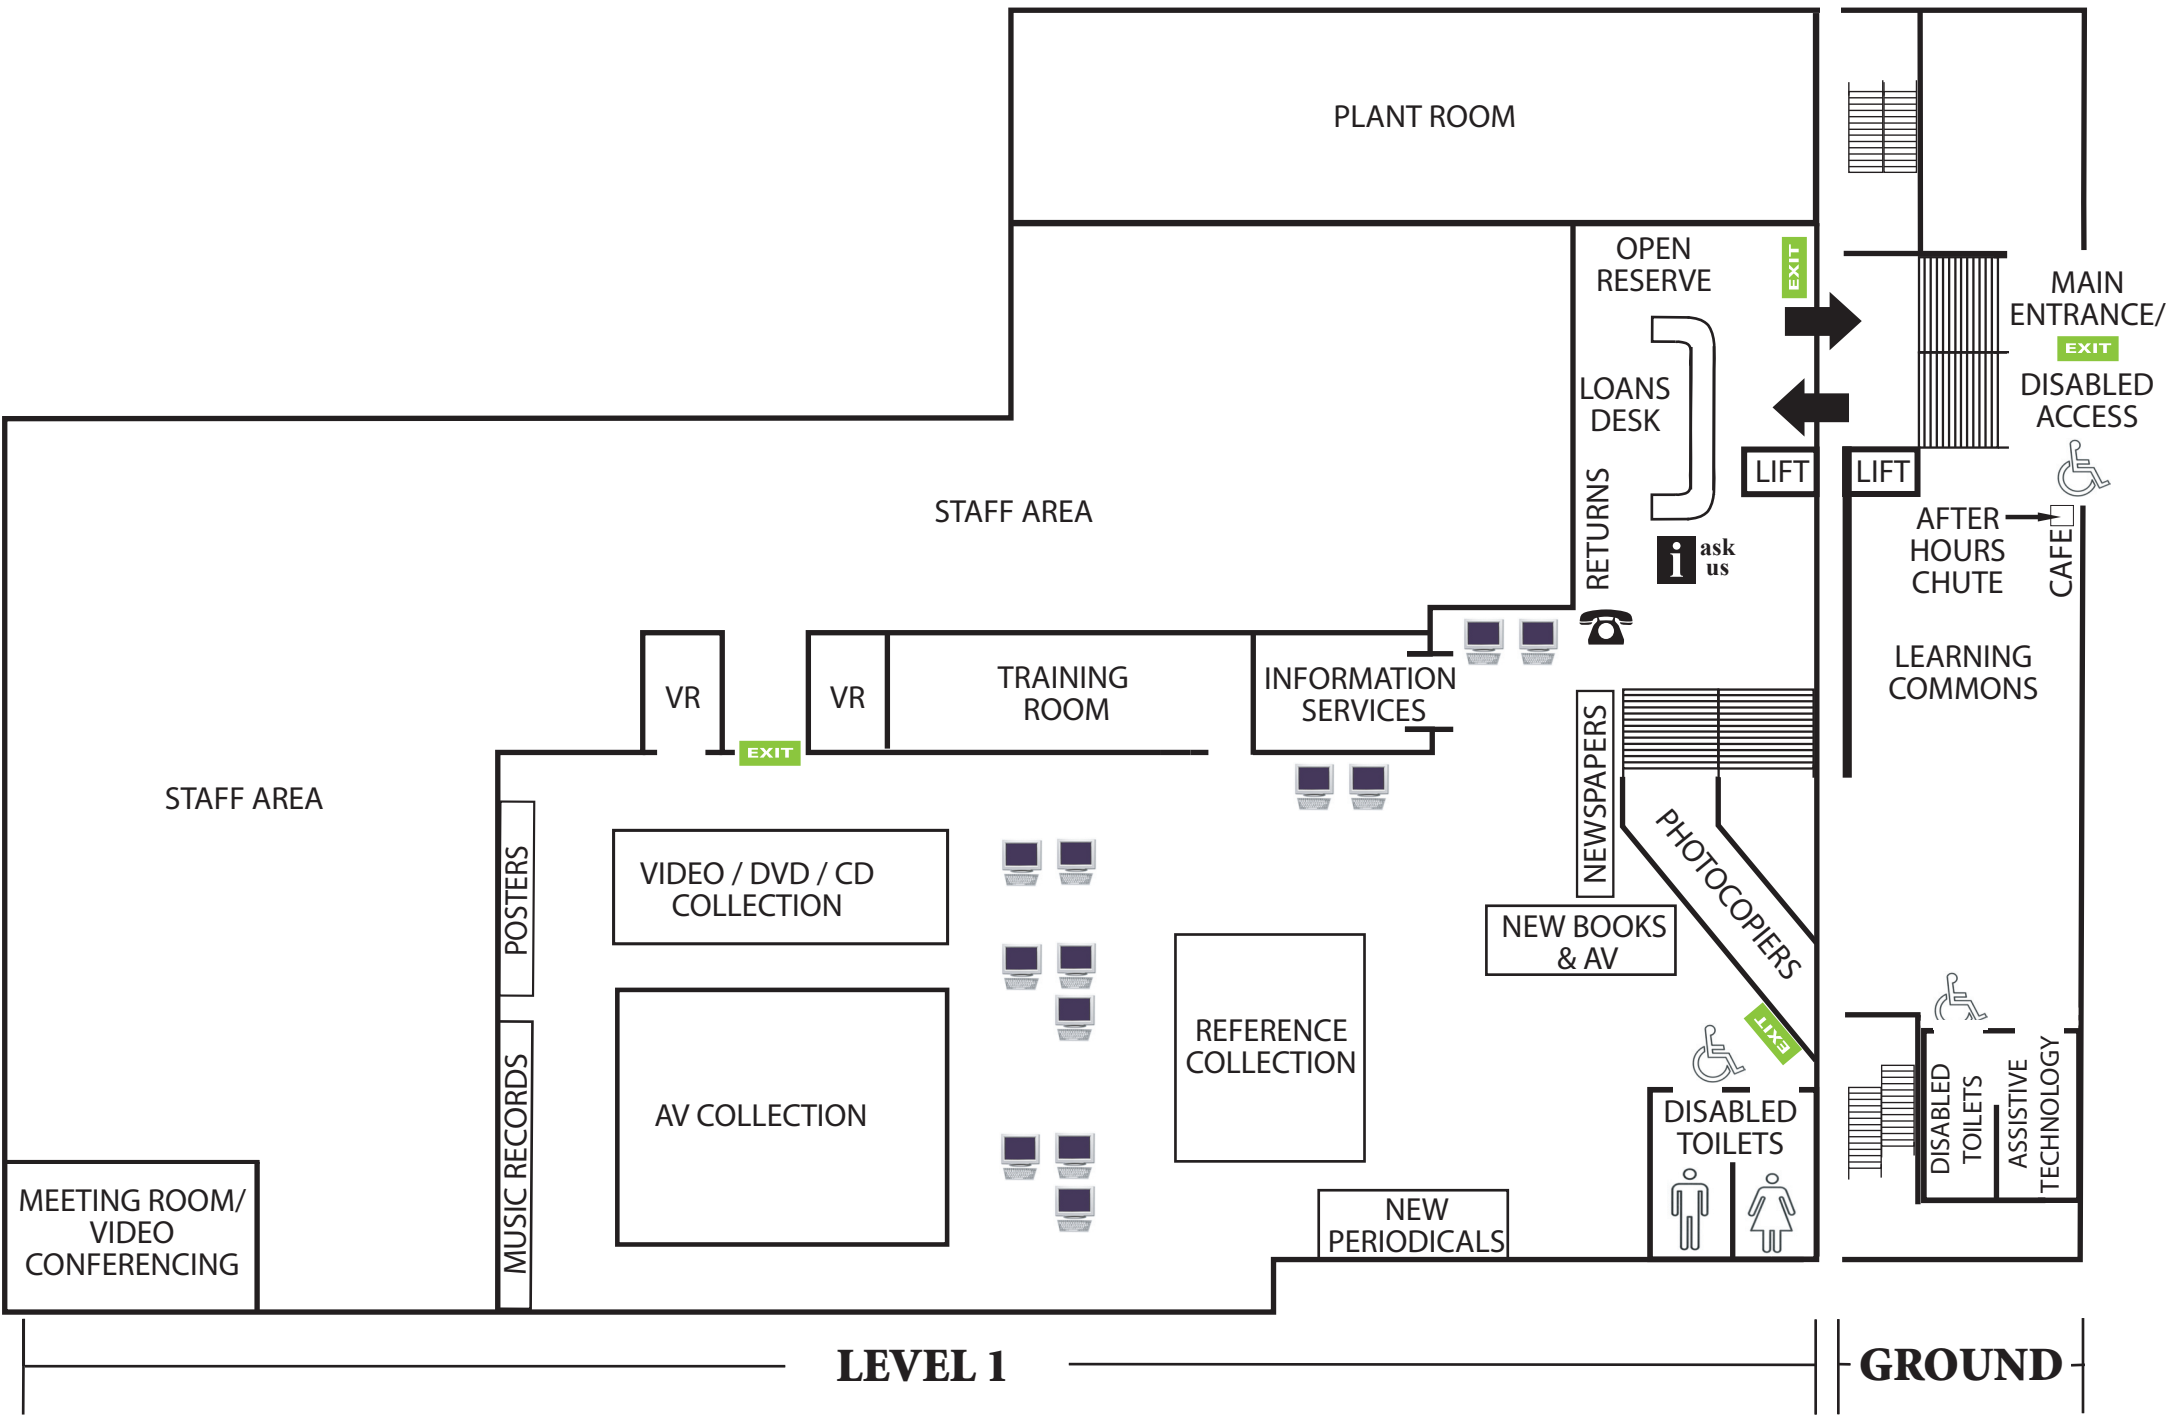

CHARLES STURT
UNIVERSITY

DIVISION OF LIBRARY SERVICES

Bathurst Campus Library floor plan

PLANT ROOM

OPEN RESERVE

LOANS DESK

RETURNS

ask us

STAFF AREA

VR

VR

TRAINING ROOM

INFORMATION SERVICES

STAFF AREA

MUSIC RECORDS

POSTERS

AFTER HOURS CHUTE

CAFE

LEARNING COMMONS

MAIN ENTRANCE/

DISABLED ACCESS

LEVEL 1

GROUND

LEVEL 3

LEVEL 2

LEGEND

VR = VIEWING ROOM

SC = STUDY CARREL

VC = VIDEO CARREL

GSR = GROUP
STUDY ROOM

 = COMPUTER

 = STAIRS