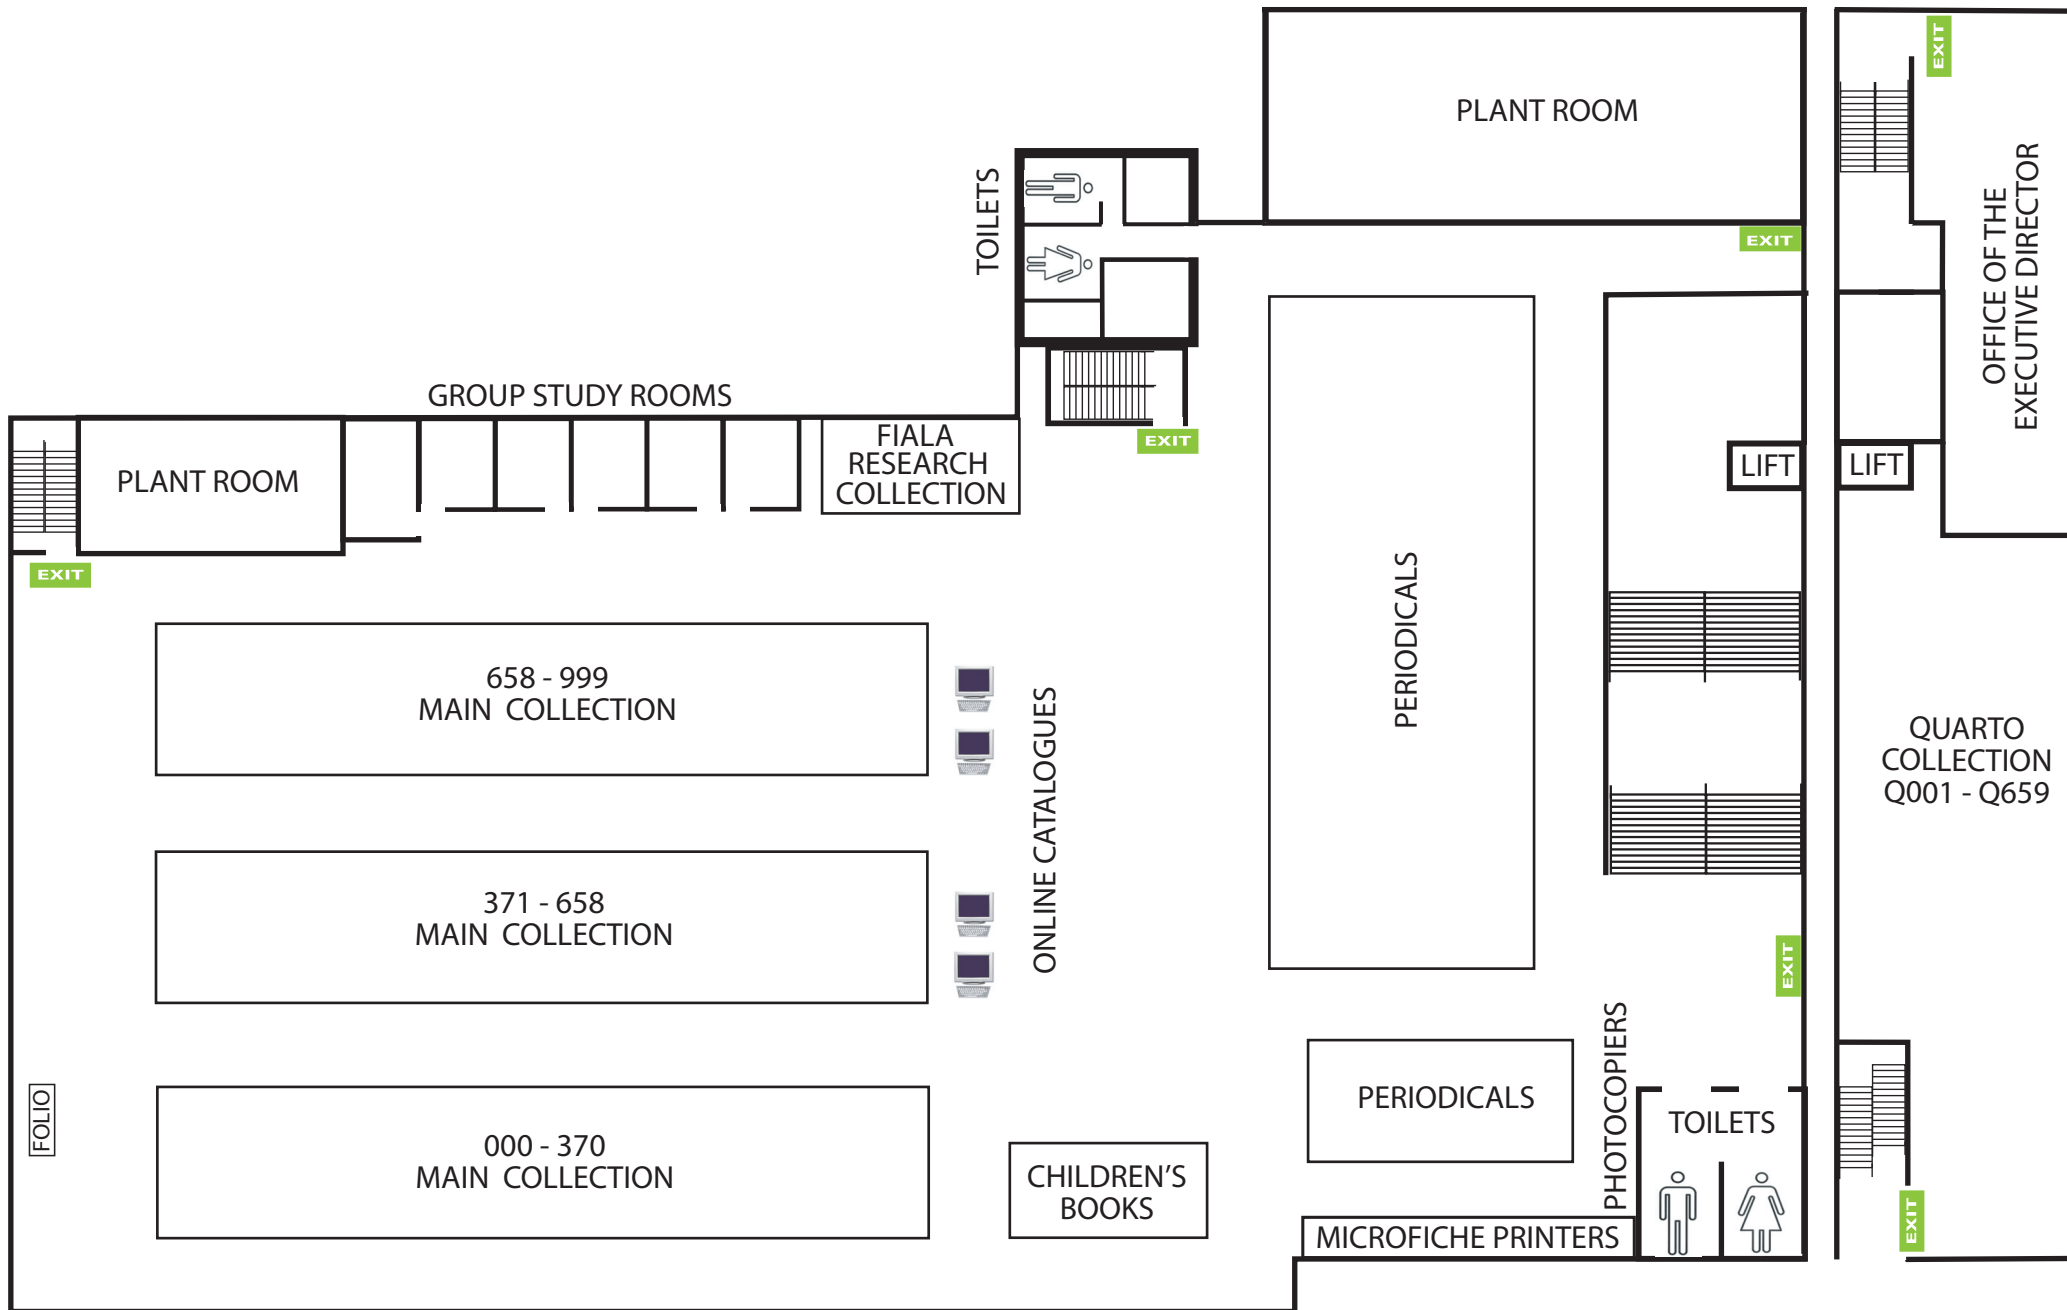

AFTER HOURS CHUTE

CAFE

LEARNING COMMONS

MAIN ENTRANCE/

DISABLED ACCESS

LEVEL 1

GROUND

LEVEL 3

LEVEL 2

LEGEND

VR = VIEWING ROOM

SC = STUDY CARREL

VC = VIDEO CARREL

GSR = GROUP
STUDY ROOM

 = COMPUTER

 = STAIRS