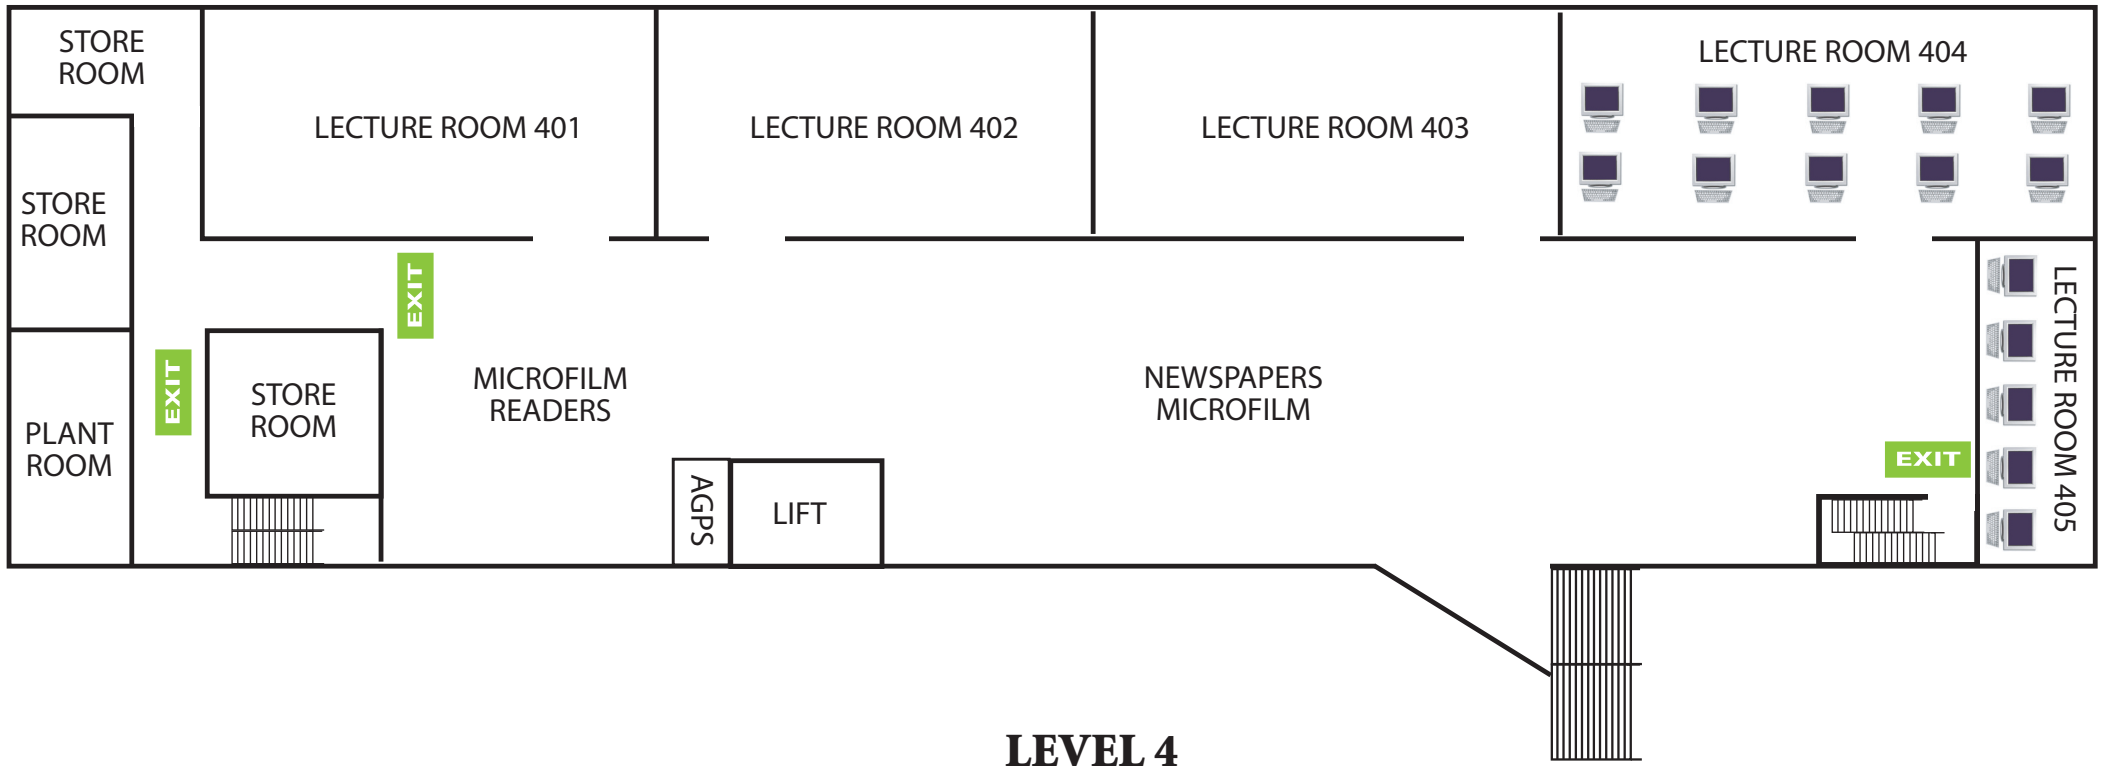

AFTER HOURS CHUTE

CAFE

LEARNING COMMONS

MAIN ENTRANCE/

DISABLED ACCESS

LEVEL 1

GROUND

LEVEL 3

LEVEL 2

LEGEND

VR = VIEWING ROOM

SC = STUDY CARREL

VC = VIDEO CARREL

GSR = GROUP
STUDY ROOM

 = COMPUTER

 = STAIRS