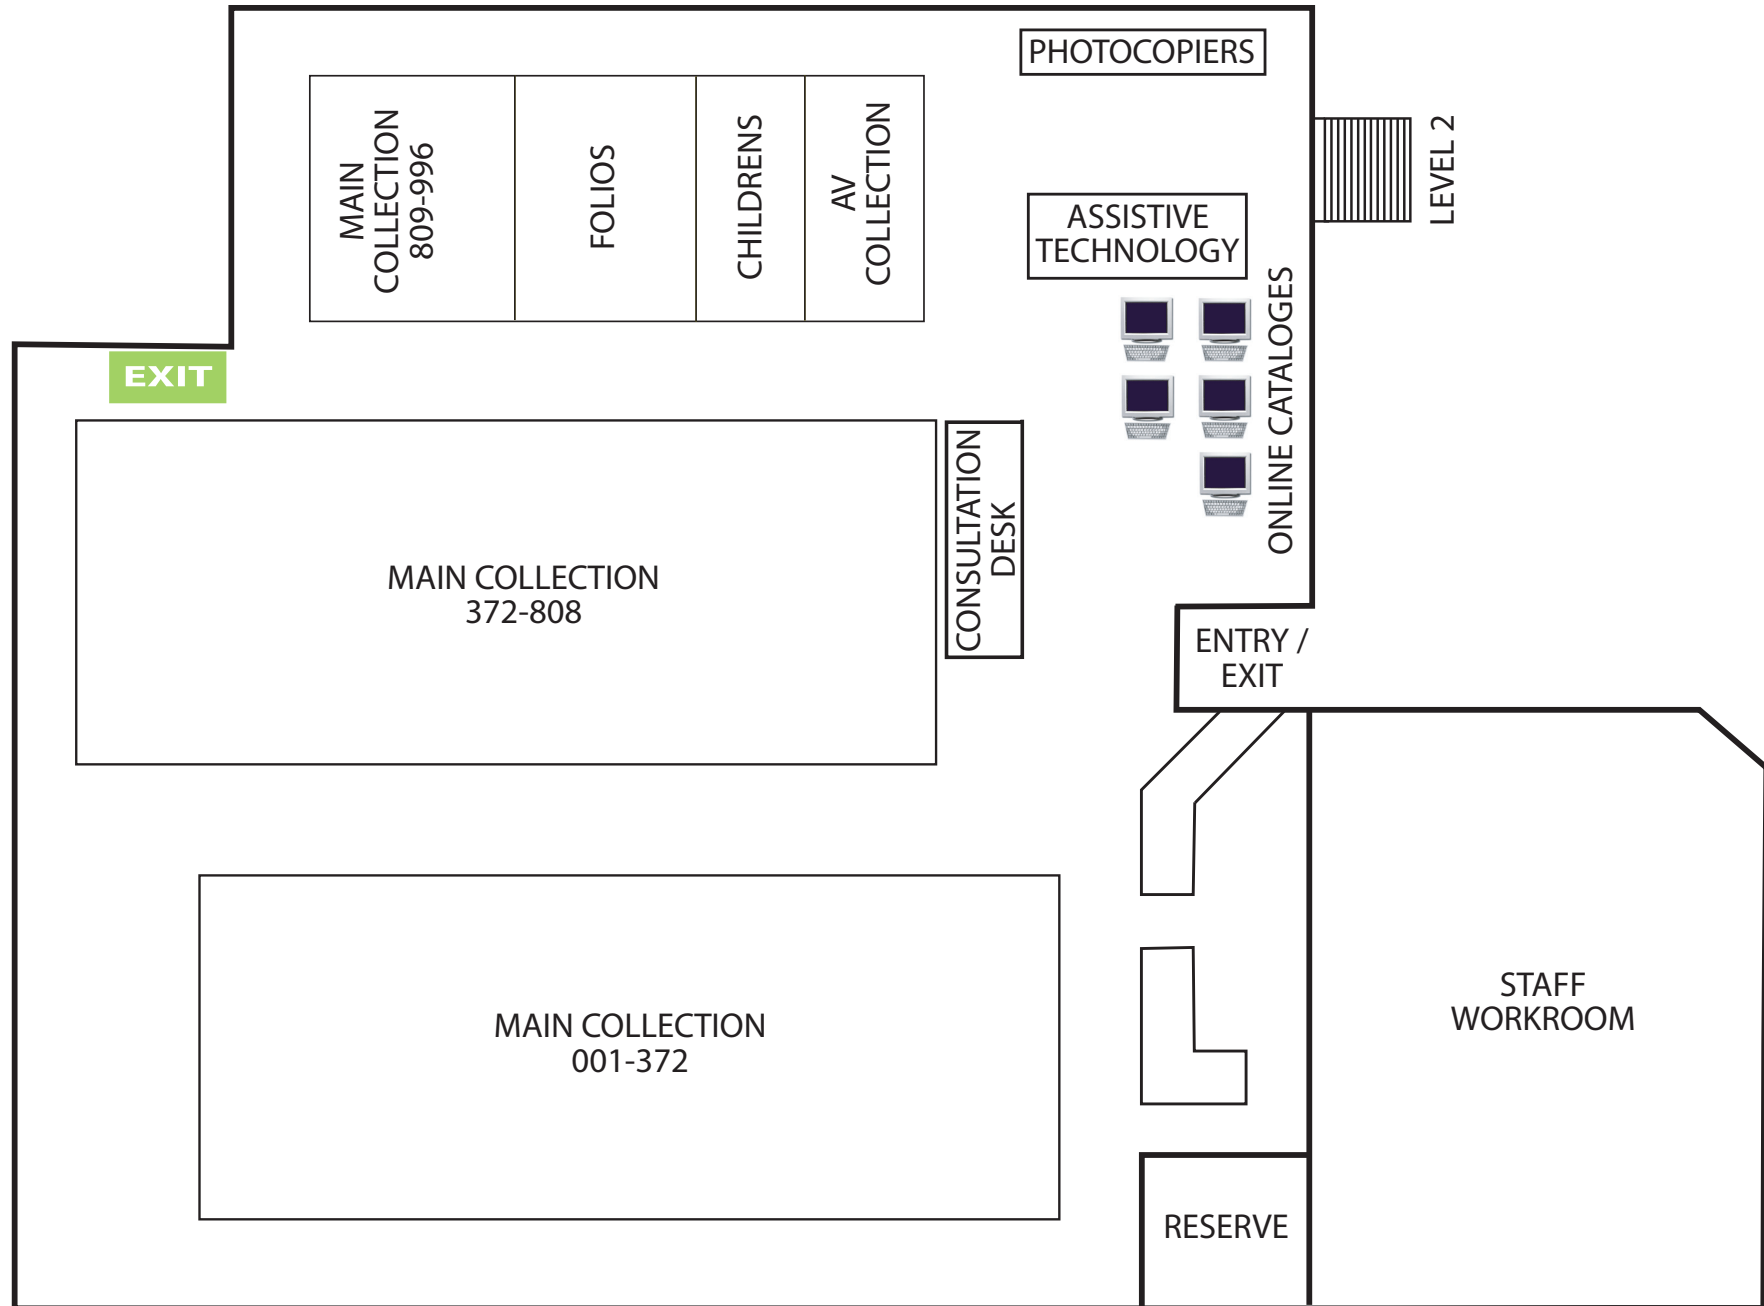

CHARLES STURT
UNIVERSITY

DIVISION OF LIBRARY SERVICES

Thurgoona Library floor plan

LEVEL 2

LEVEL 3

MAPS

EXIT

LEVEL 3

LEGEND

VR = VIEWING ROOM

SC = STUDY CARREL

VC = VIDEO CARREL

GSR = GROUP
STUDY ROOM

 = COMPUTER

 = STAIRS

= MALE TOILETS