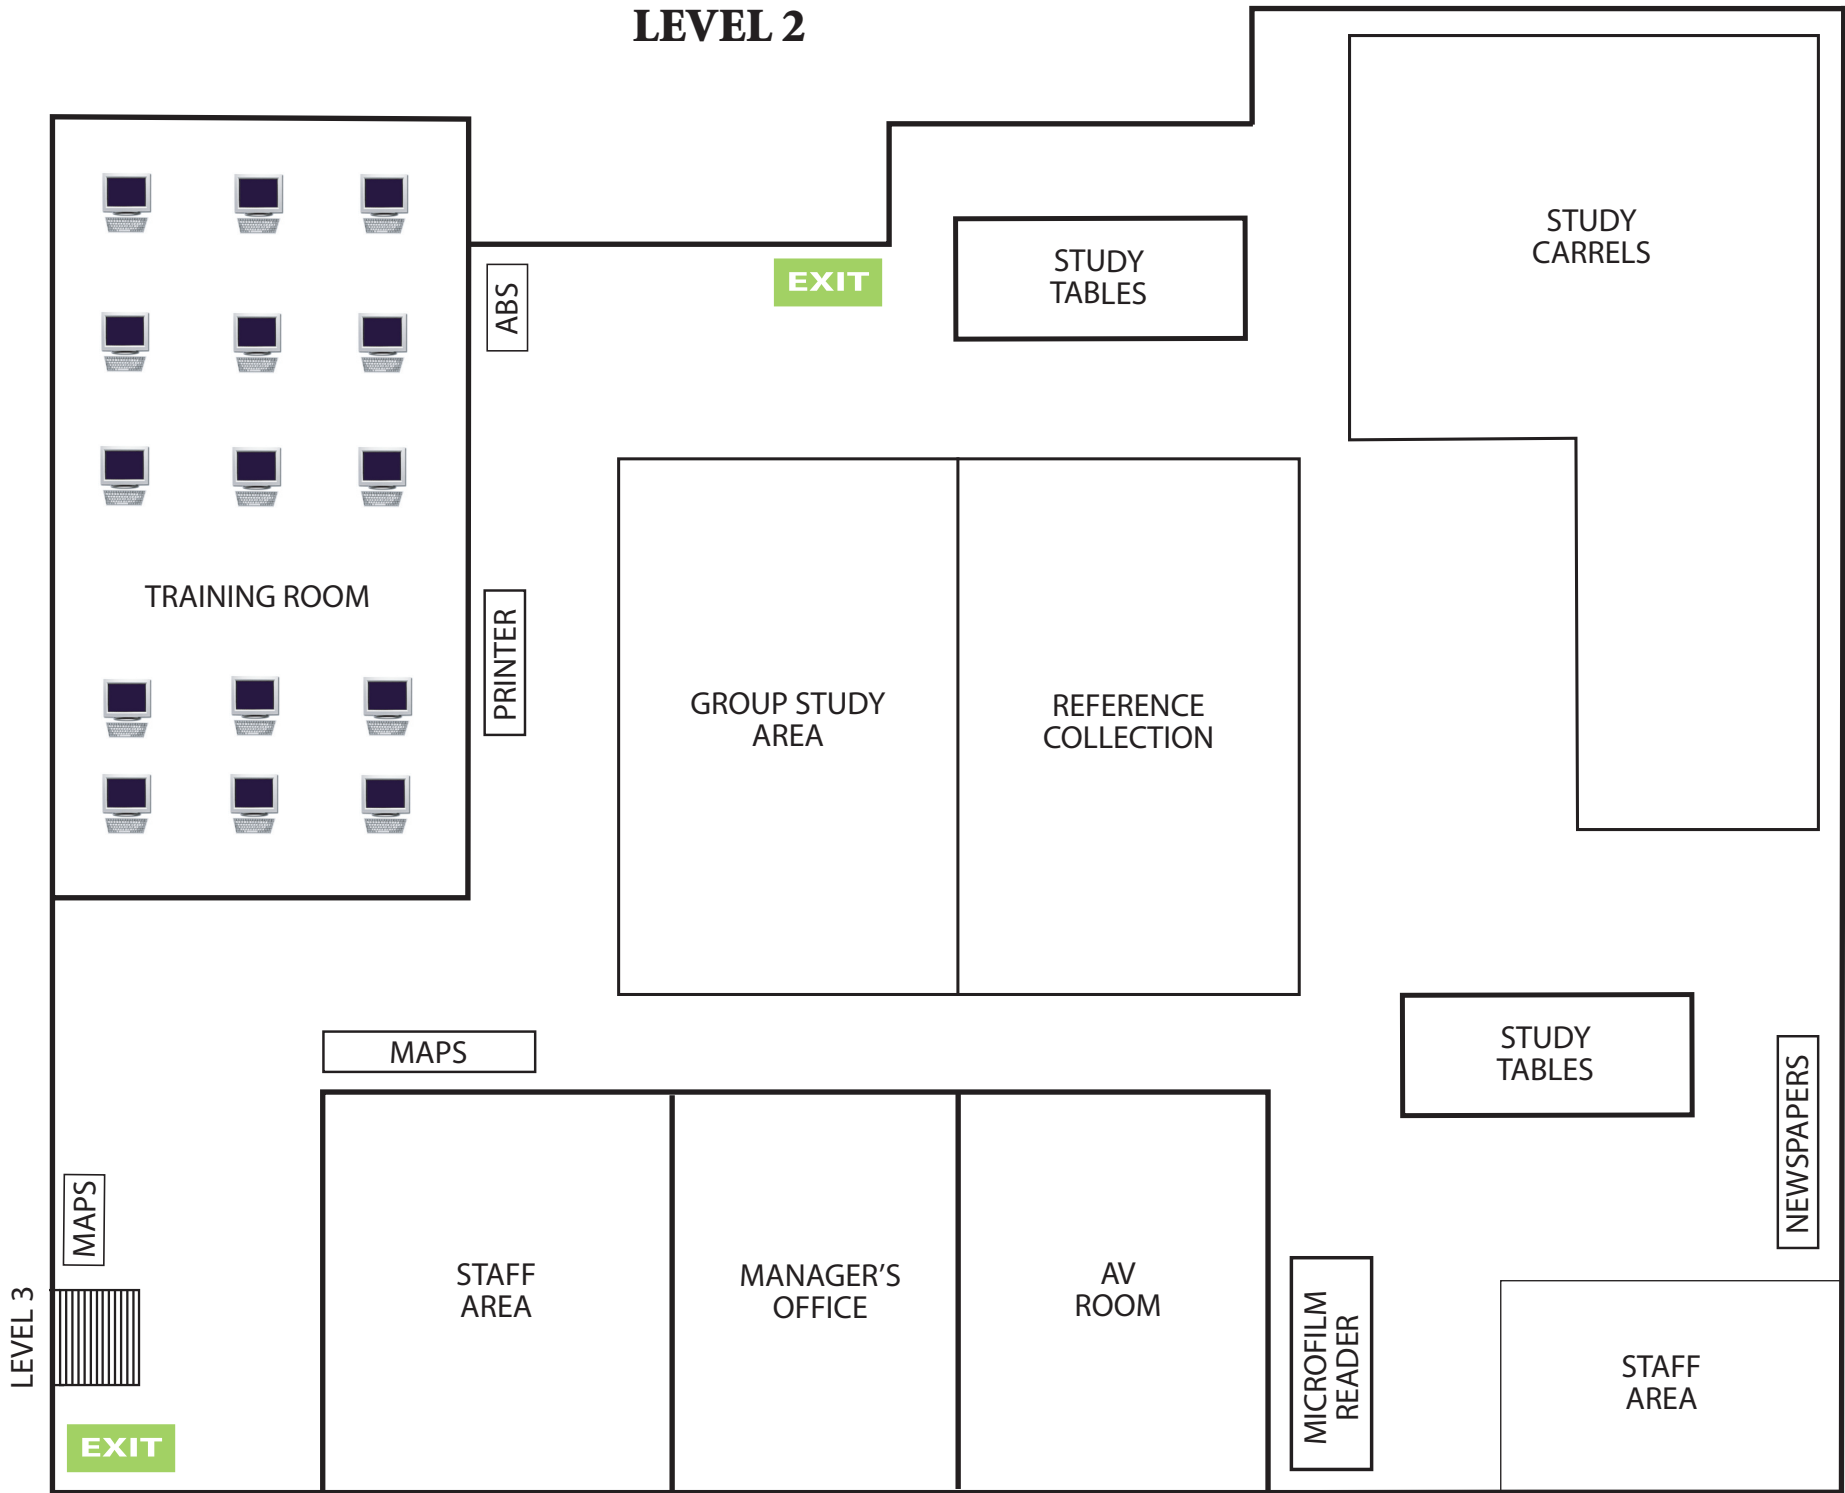

CHARLES STURT
UNIVERSITY

DIVISION OF LIBRARY SERVICES

Thurgoona Library floor plan

LEVEL 2

LEVEL 3

MAPS

EXIT

LEVEL 3

LEGEND

VR = VIEWING ROOM

SC = STUDY CARREL

VC = VIDEO CARREL

GSR = GROUP
STUDY ROOM

 = COMPUTER

 = STAIRS

= MALE TOILETS

= FEMALE TOILETS

= DISABLED TOILETS

ask
us

= ASK US

EXIT

= FIRE EXIT

= TELEPHONE