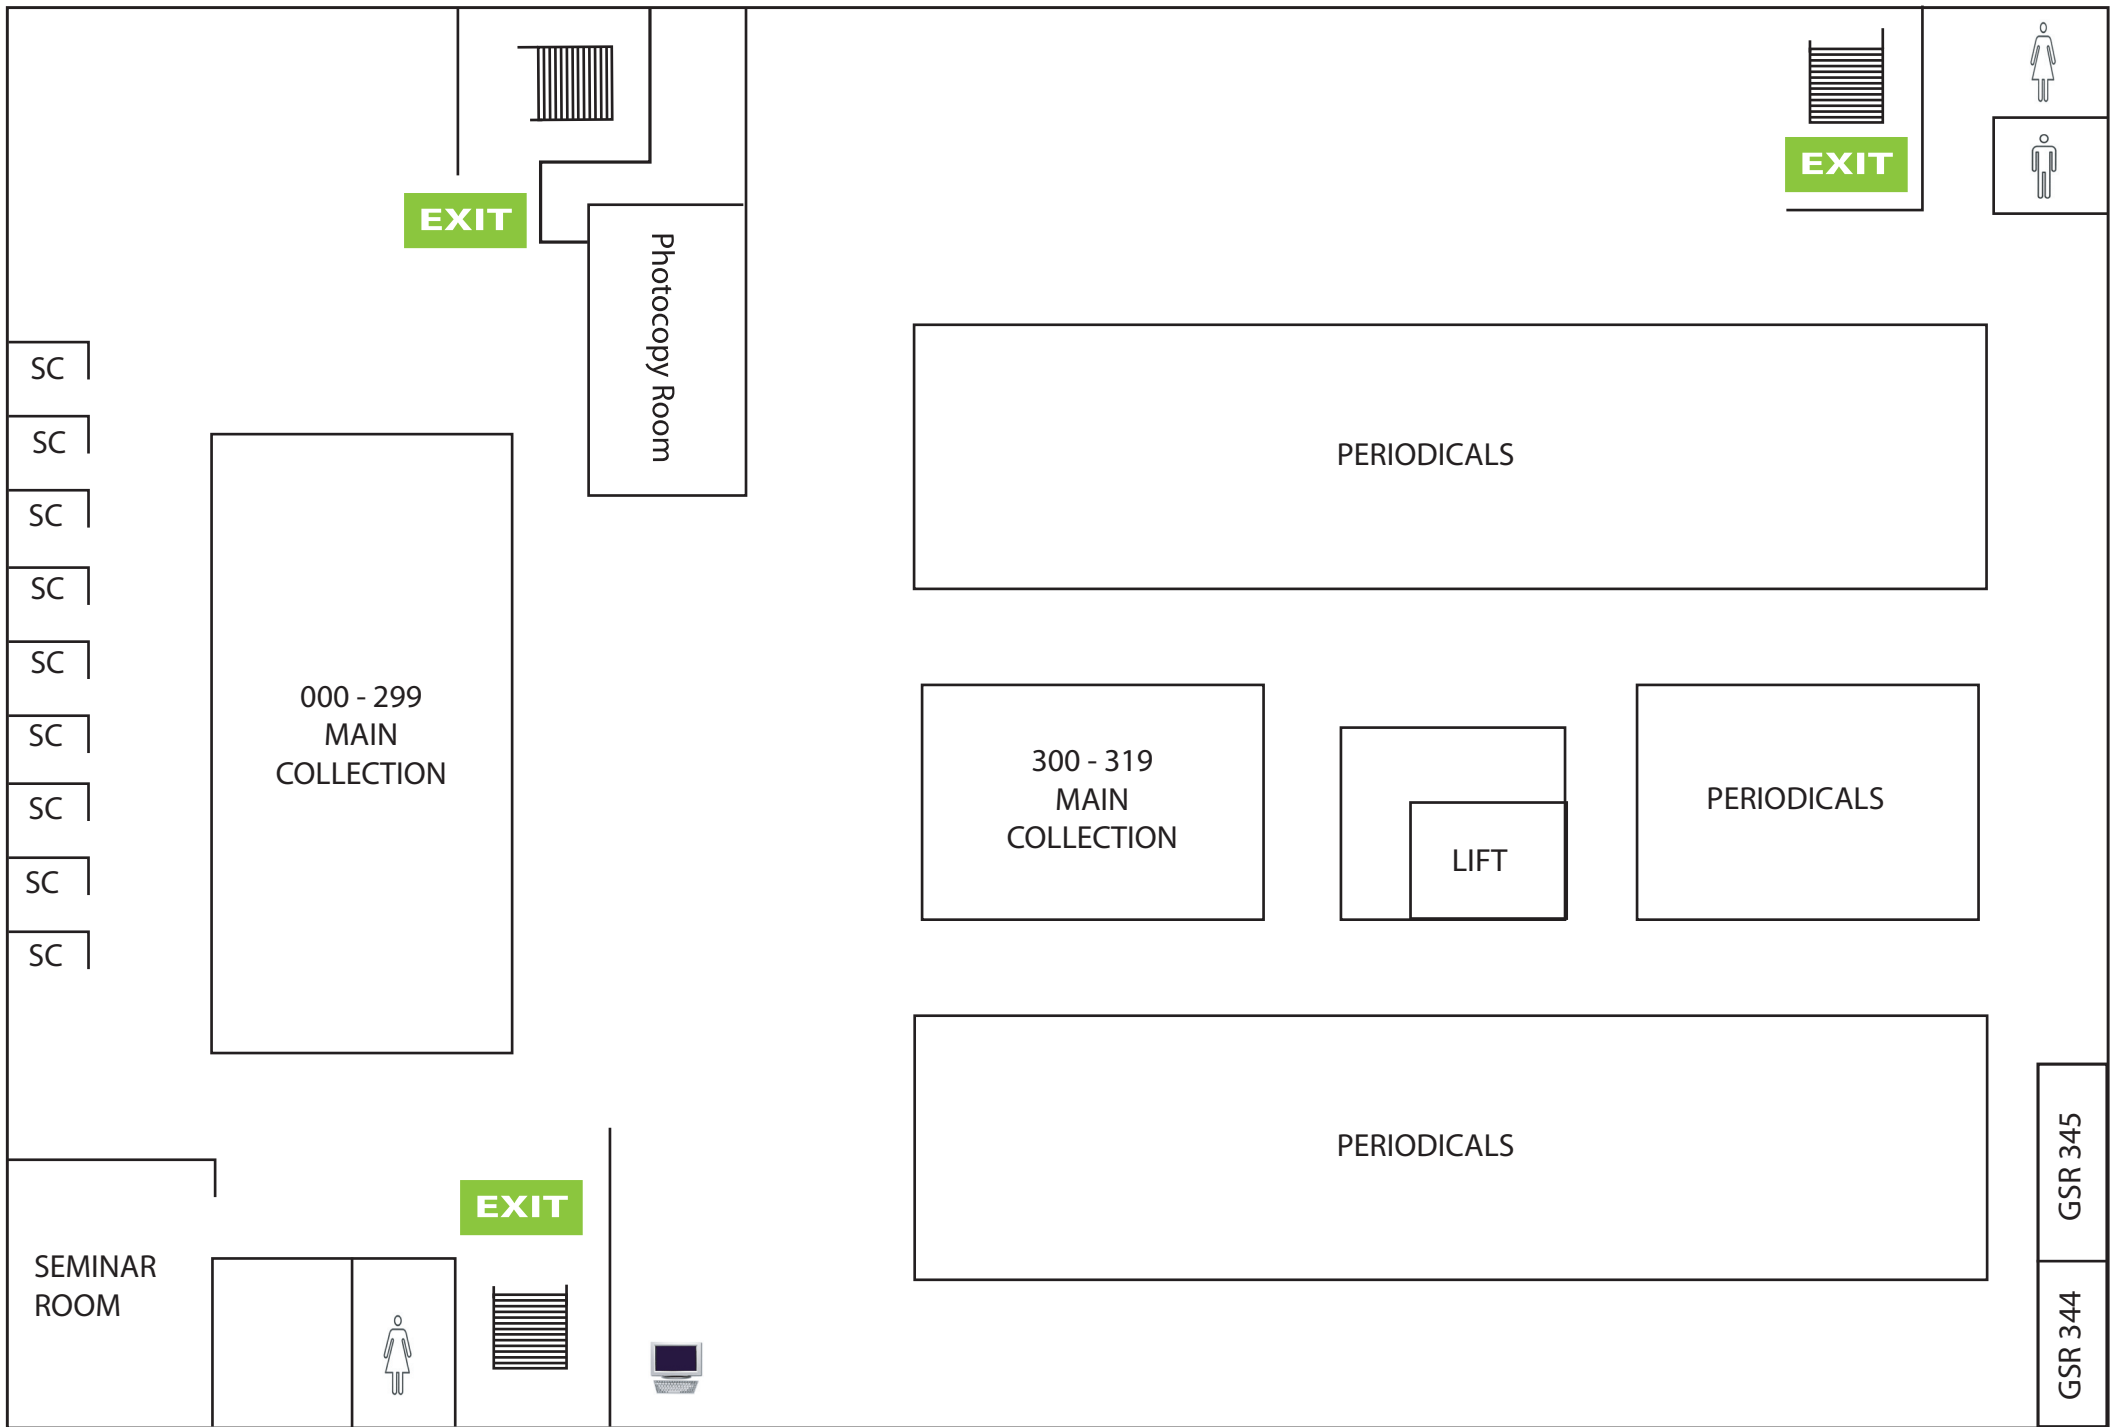

CHARLES STURT
UNIVERSITY

DIVISION OF LIBRARY SERVICES

Wagga Library floor plan

EXIT

Level 1

Level 2

Level 3

Level 4

LEGEND

VR = VIEWING ROOM

SC = STUDY CARREL

VC = VIDEO CARREL

GSR = GROUP
STUDY ROOM

 = COMPUTER

 = STAIRS

= MALE TOILETS