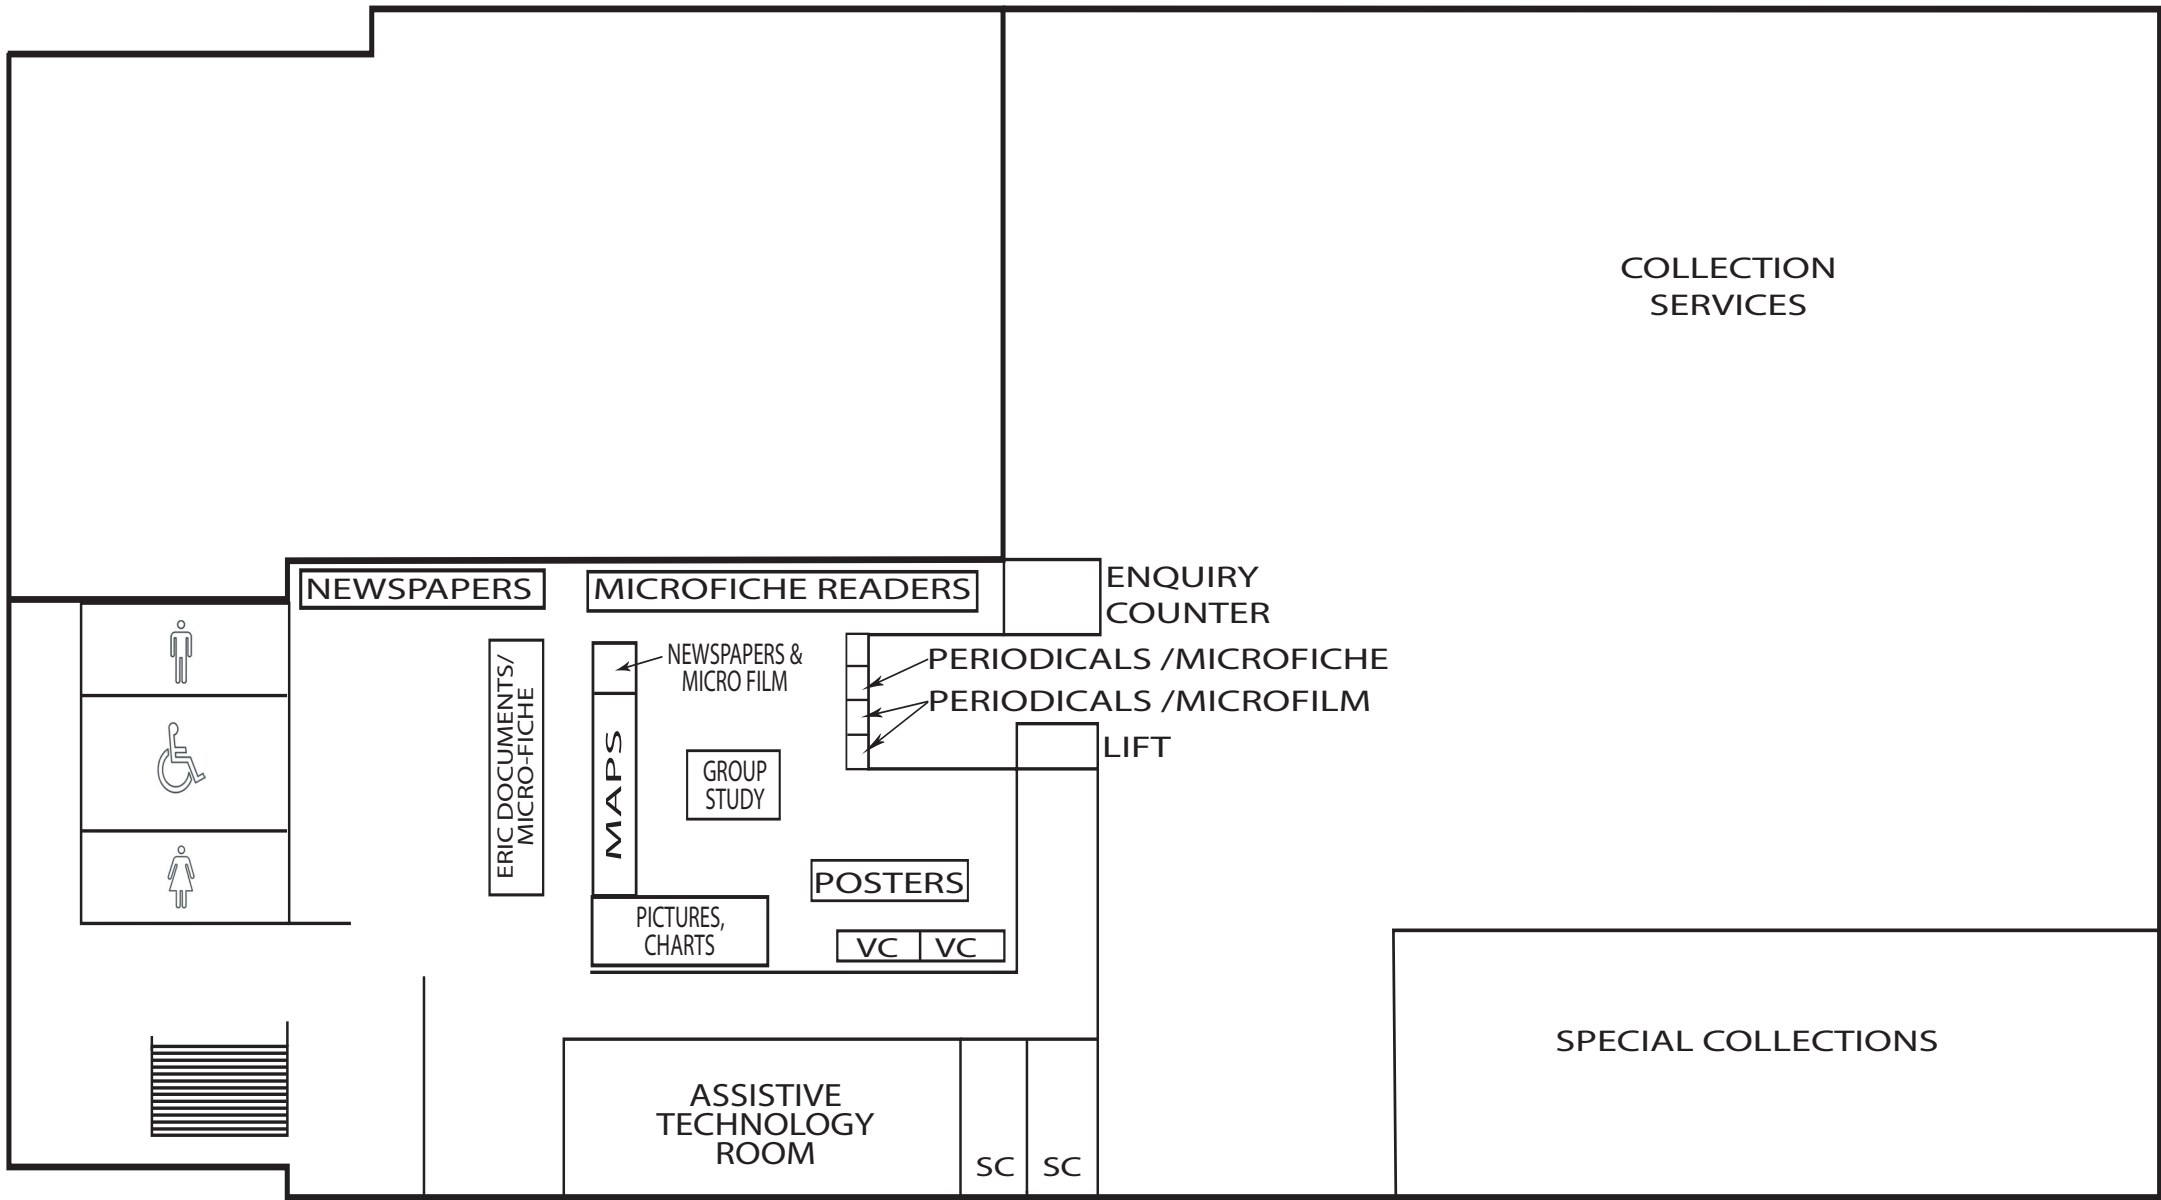

CHARLES STURT
UNIVERSITY

DIVISION OF LIBRARY SERVICES

Wagga Library floor plan

EXIT

Level 1

Level 2

Level 3

Level 4

LEGEND

VR = VIEWING ROOM

SC = STUDY CARREL

VC = VIDEO CARREL

GSR = GROUP
STUDY ROOM

 = COMPUTER

 = STAIRS

= MALE TOILETS

= FEMALE TOILETS

= DISABLED TOILETS

= ASK US

= FIRE EXIT

= TELEPHONE