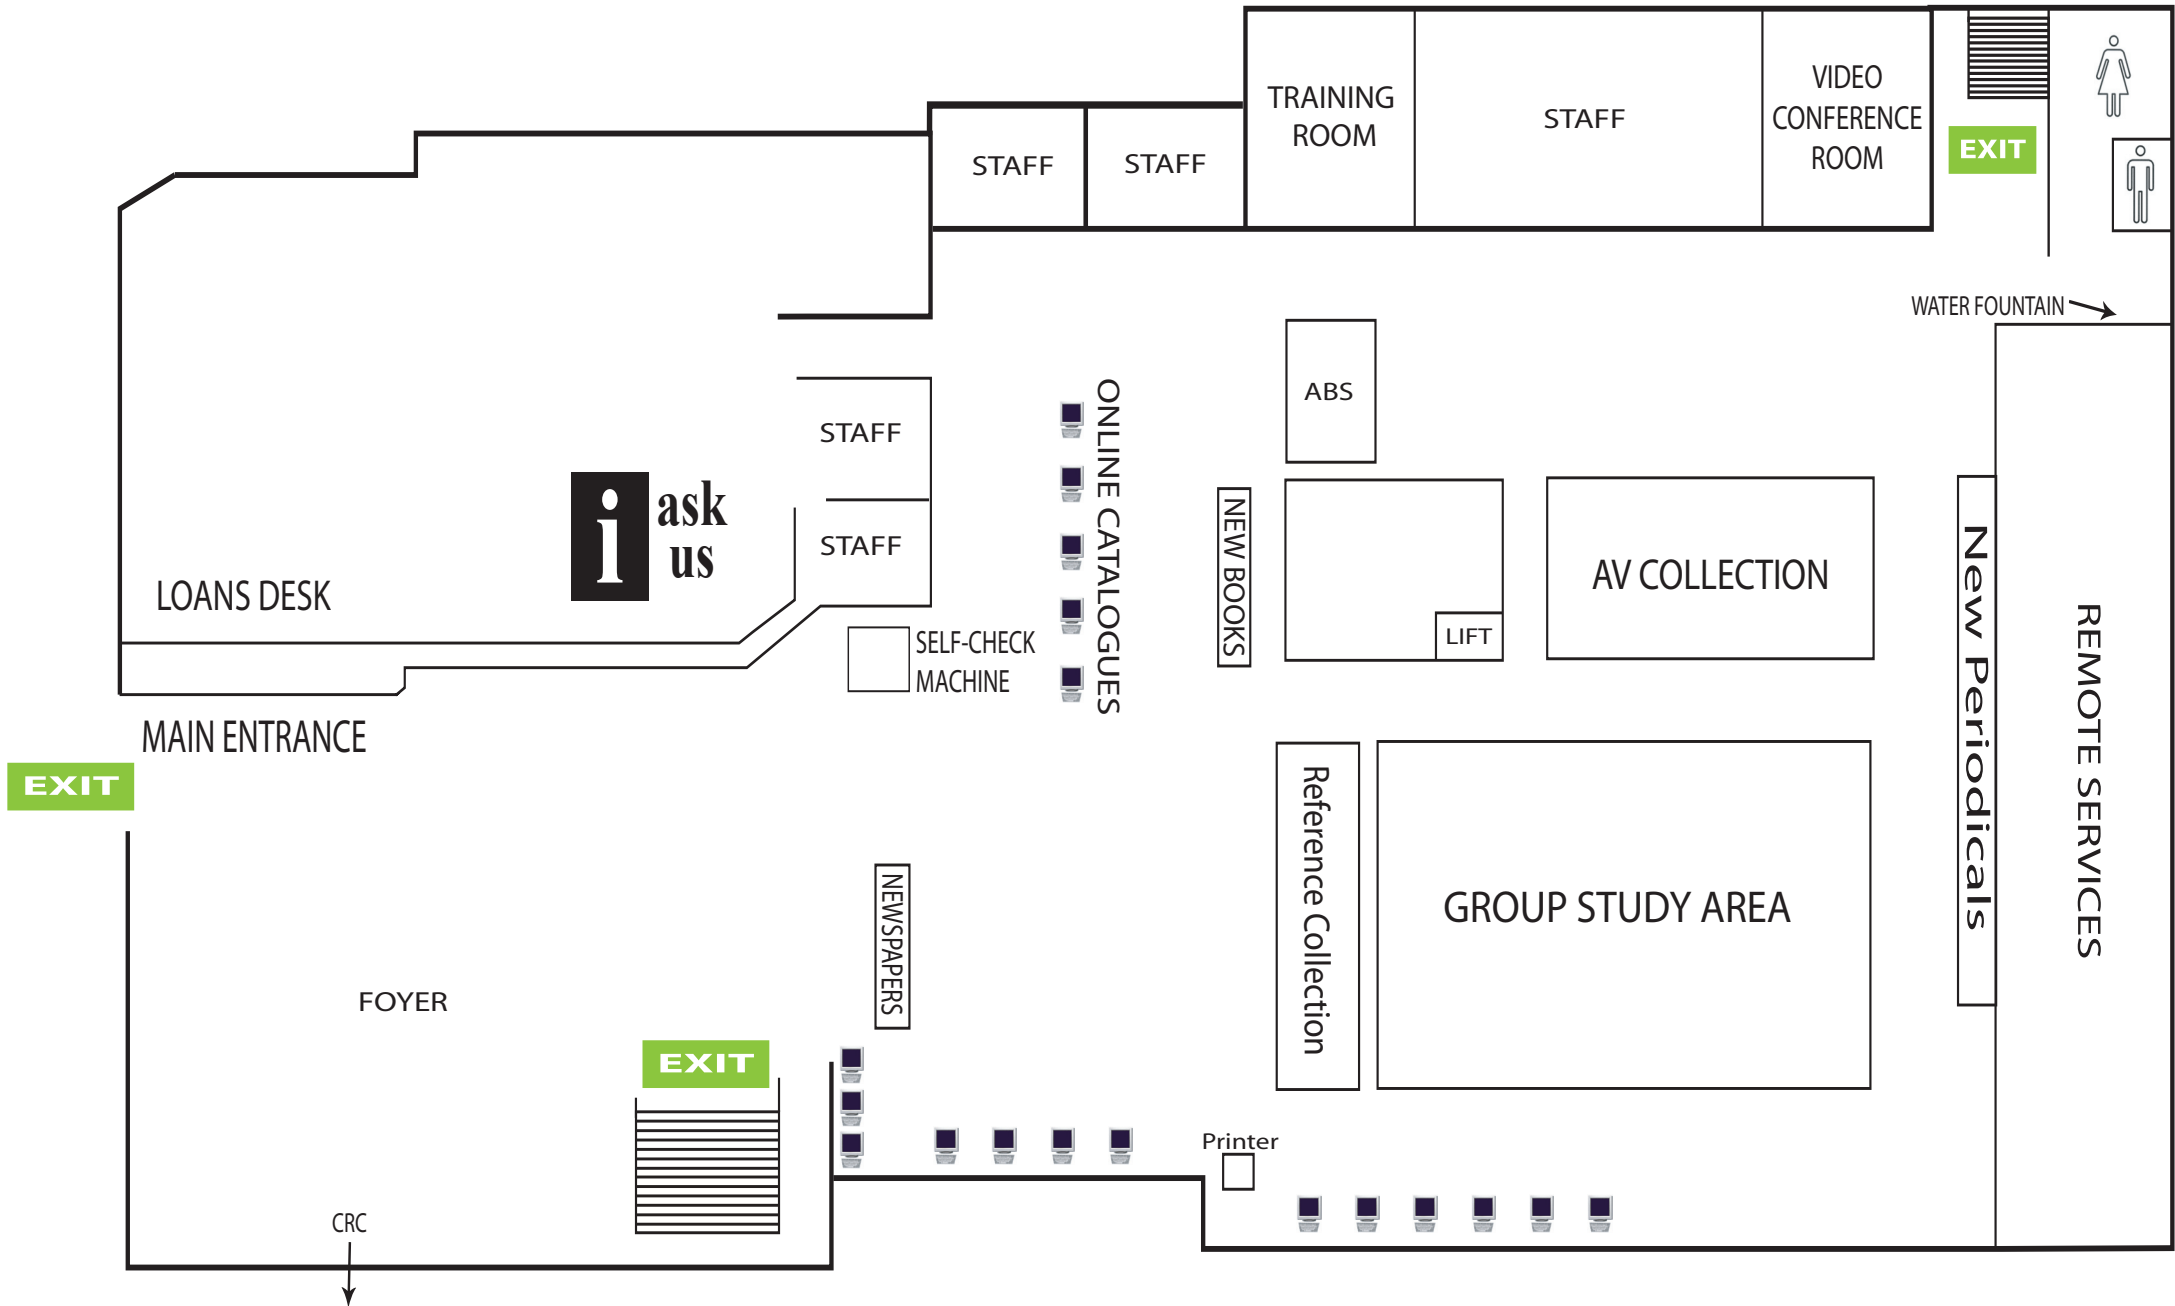

CHARLES STURT
UNIVERSITY

DIVISION OF LIBRARY SERVICES

Wagga Library floor plan

EXIT

Level 1

Level 2

Level 3

Level 4

LEGEND

VR = VIEWING ROOM

SC = STUDY CARREL

VC = VIDEO CARREL

GSR = GROUP
STUDY ROOM

 = COMPUTER

 = STAIRS

= MALE TOILETS

= FEMALE TOILETS

= DISABLED TOILETS

= ASK US

= FIRE EXIT

= TELEPHONE