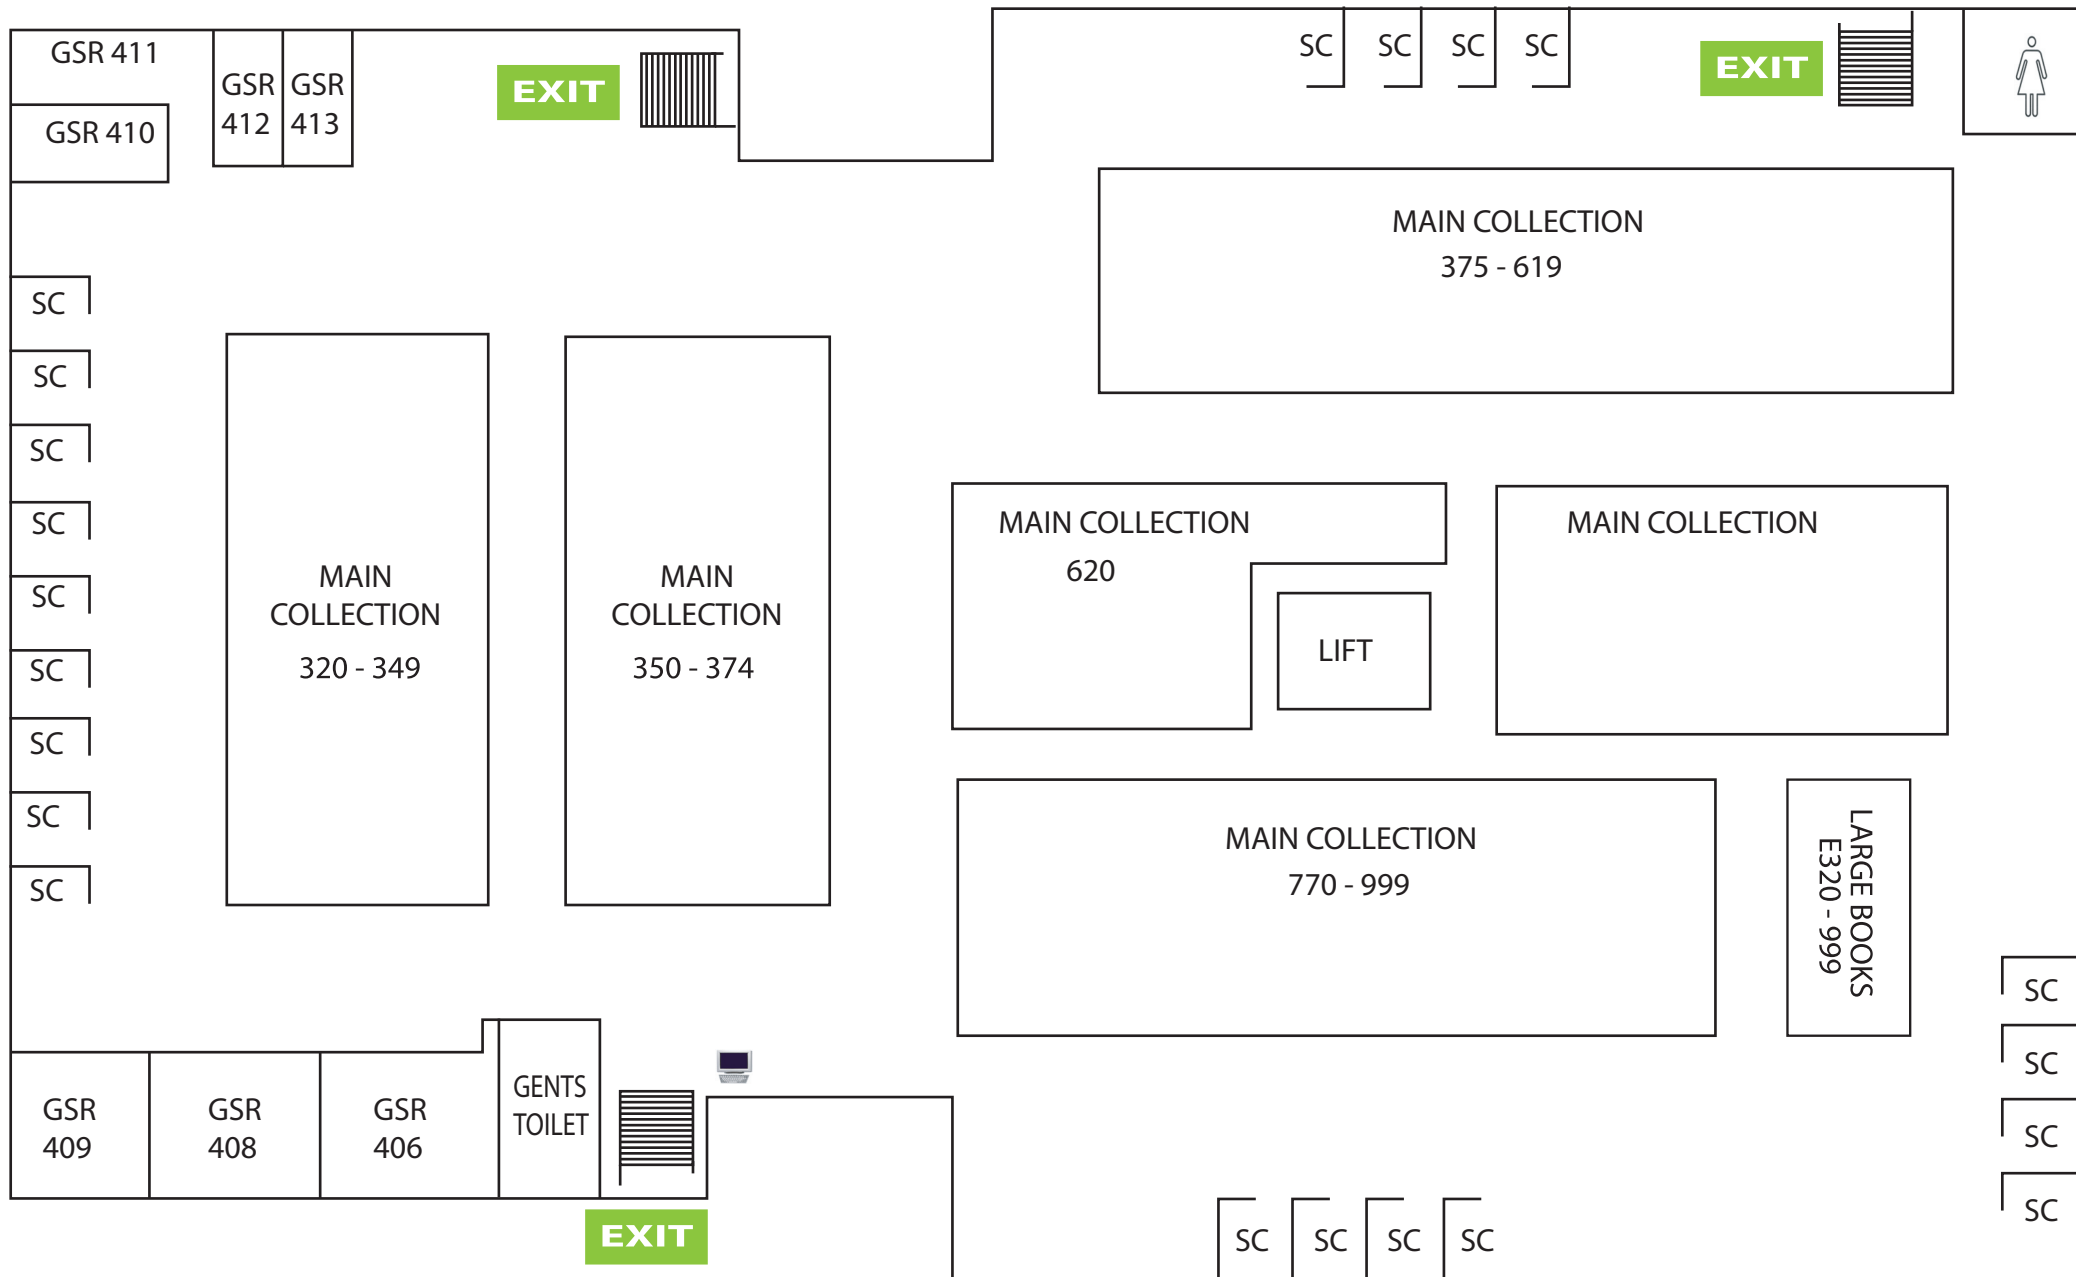

CHARLES STURT
UNIVERSITY

DIVISION OF LIBRARY SERVICES

Wagga Library floor plan

EXIT

Level 1

Level 2

Level 3

Level 4

LEGEND

VR = VIEWING ROOM

SC = STUDY CARREL

VC = VIDEO CARREL

GSR = GROUP
STUDY ROOM

 = COMPUTER

 = STAIRS

= MALE TOILETS

= FEMALE TOILETS

= DISABLED TOILETS

= ASK US

= FIRE EXIT

= TELEPHONE