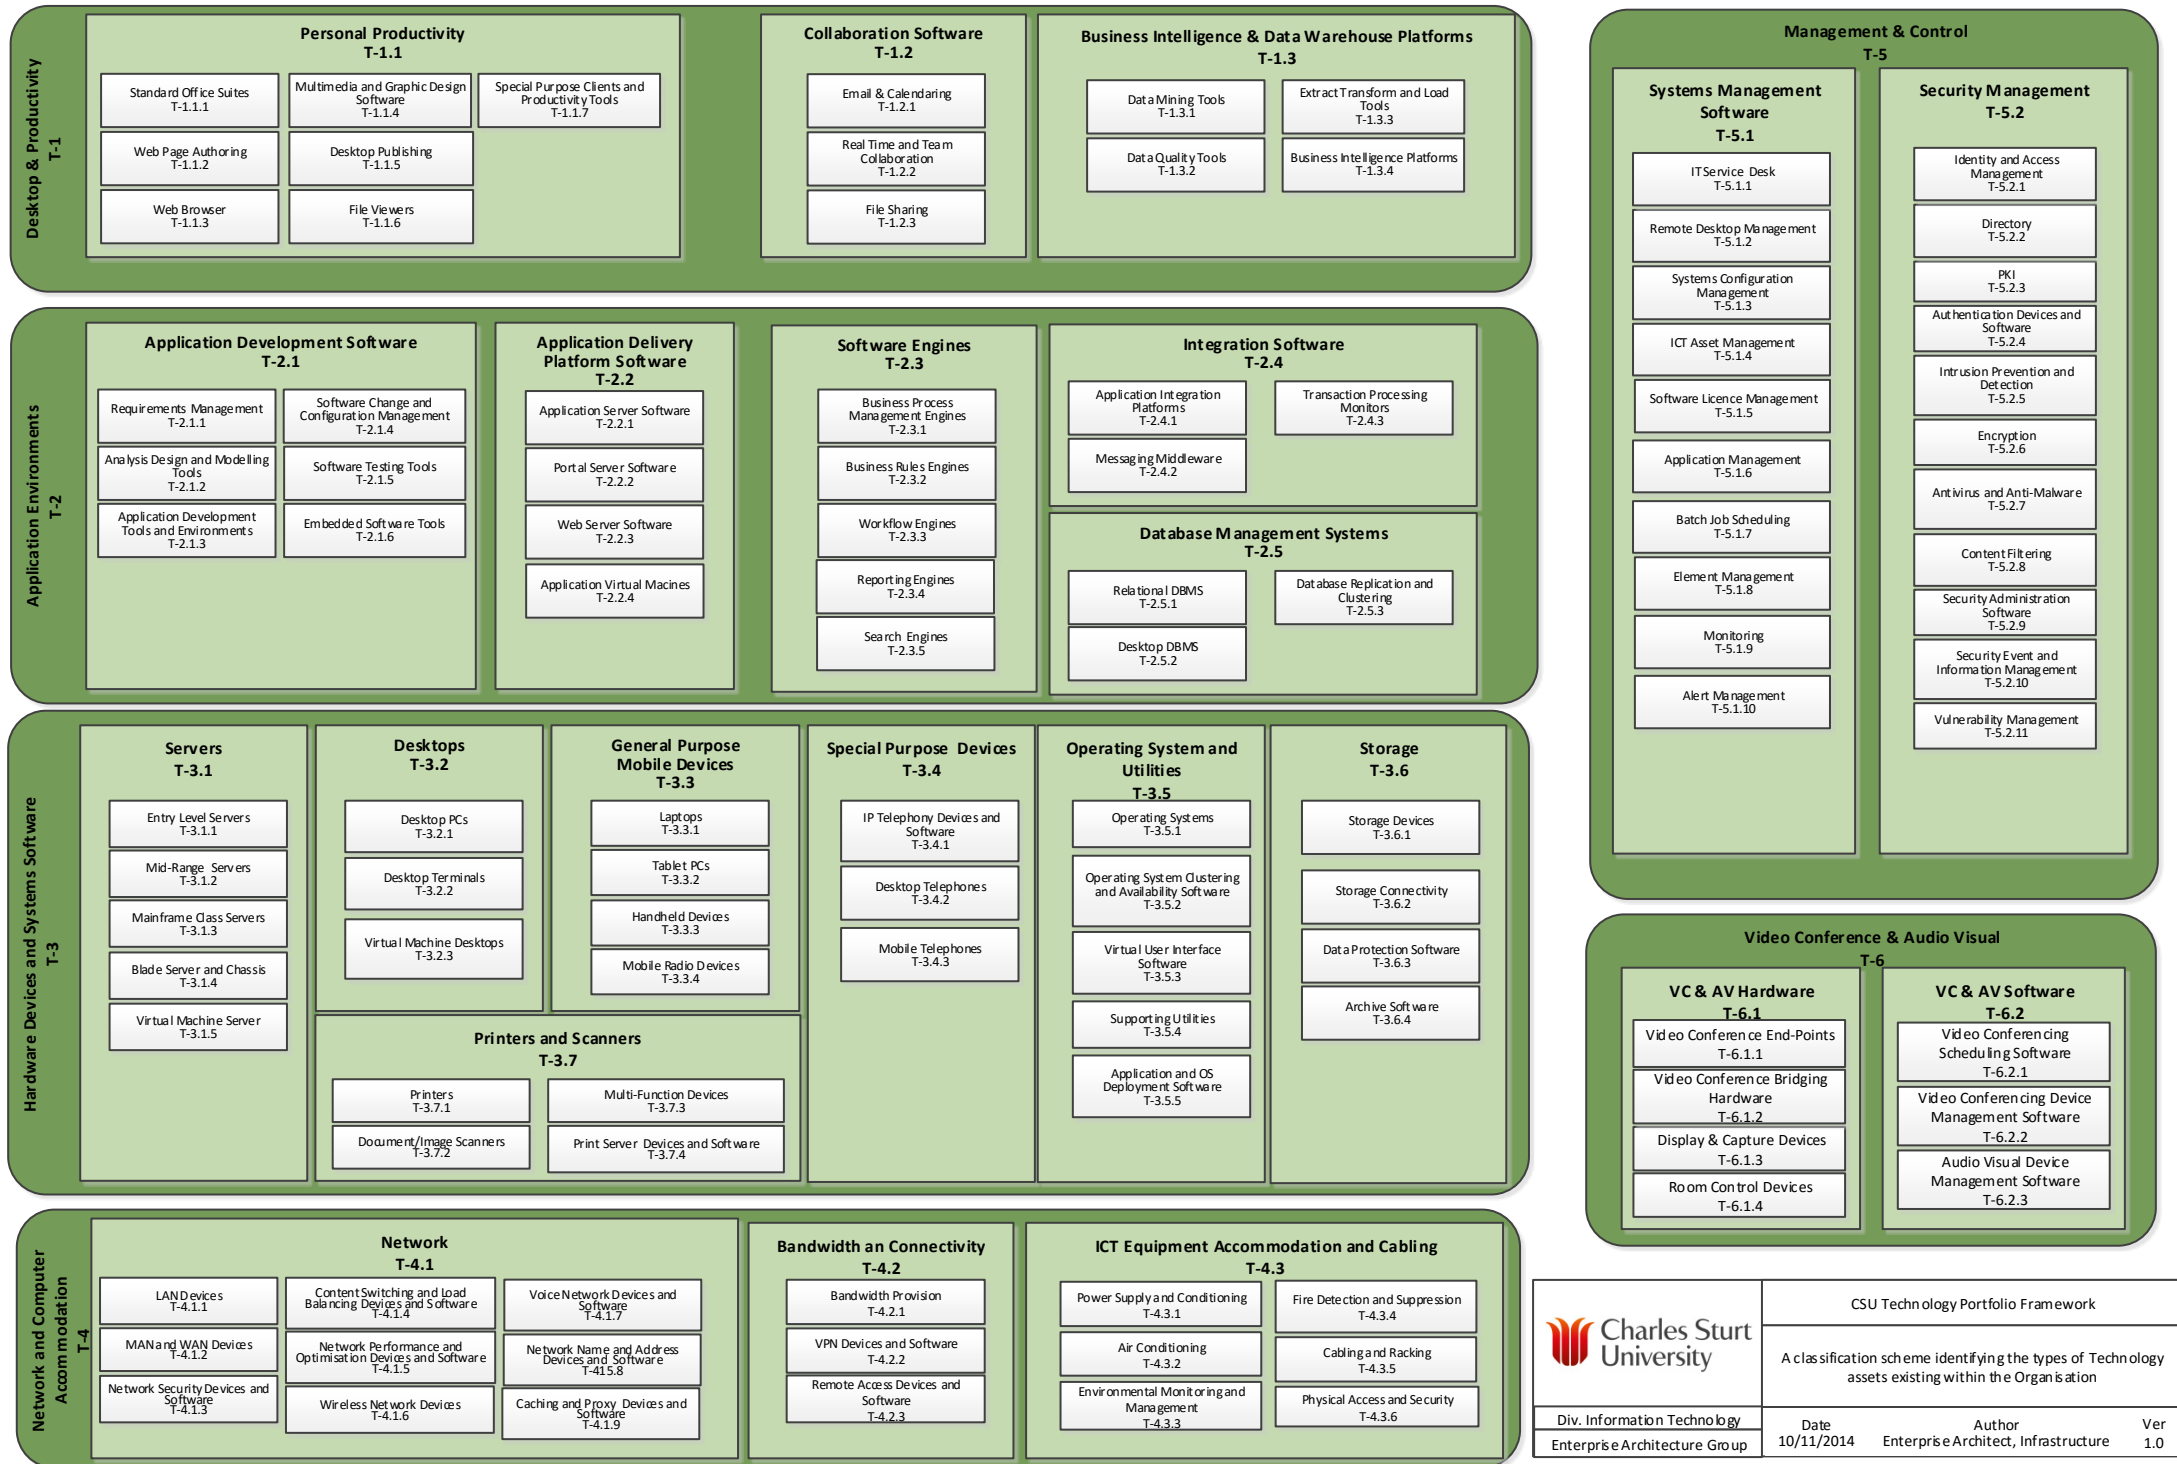

CSU Technology Portfolio Framework

	CSU Technology Portfolio Framework		
	A classification scheme identifying the types of Technology assets existing within the Organisation		
Div. Information Technology Enterprise Architecture Group	Date 10/11/2014	Author Enterprise Architect, Infrastructure	Ver 1.0